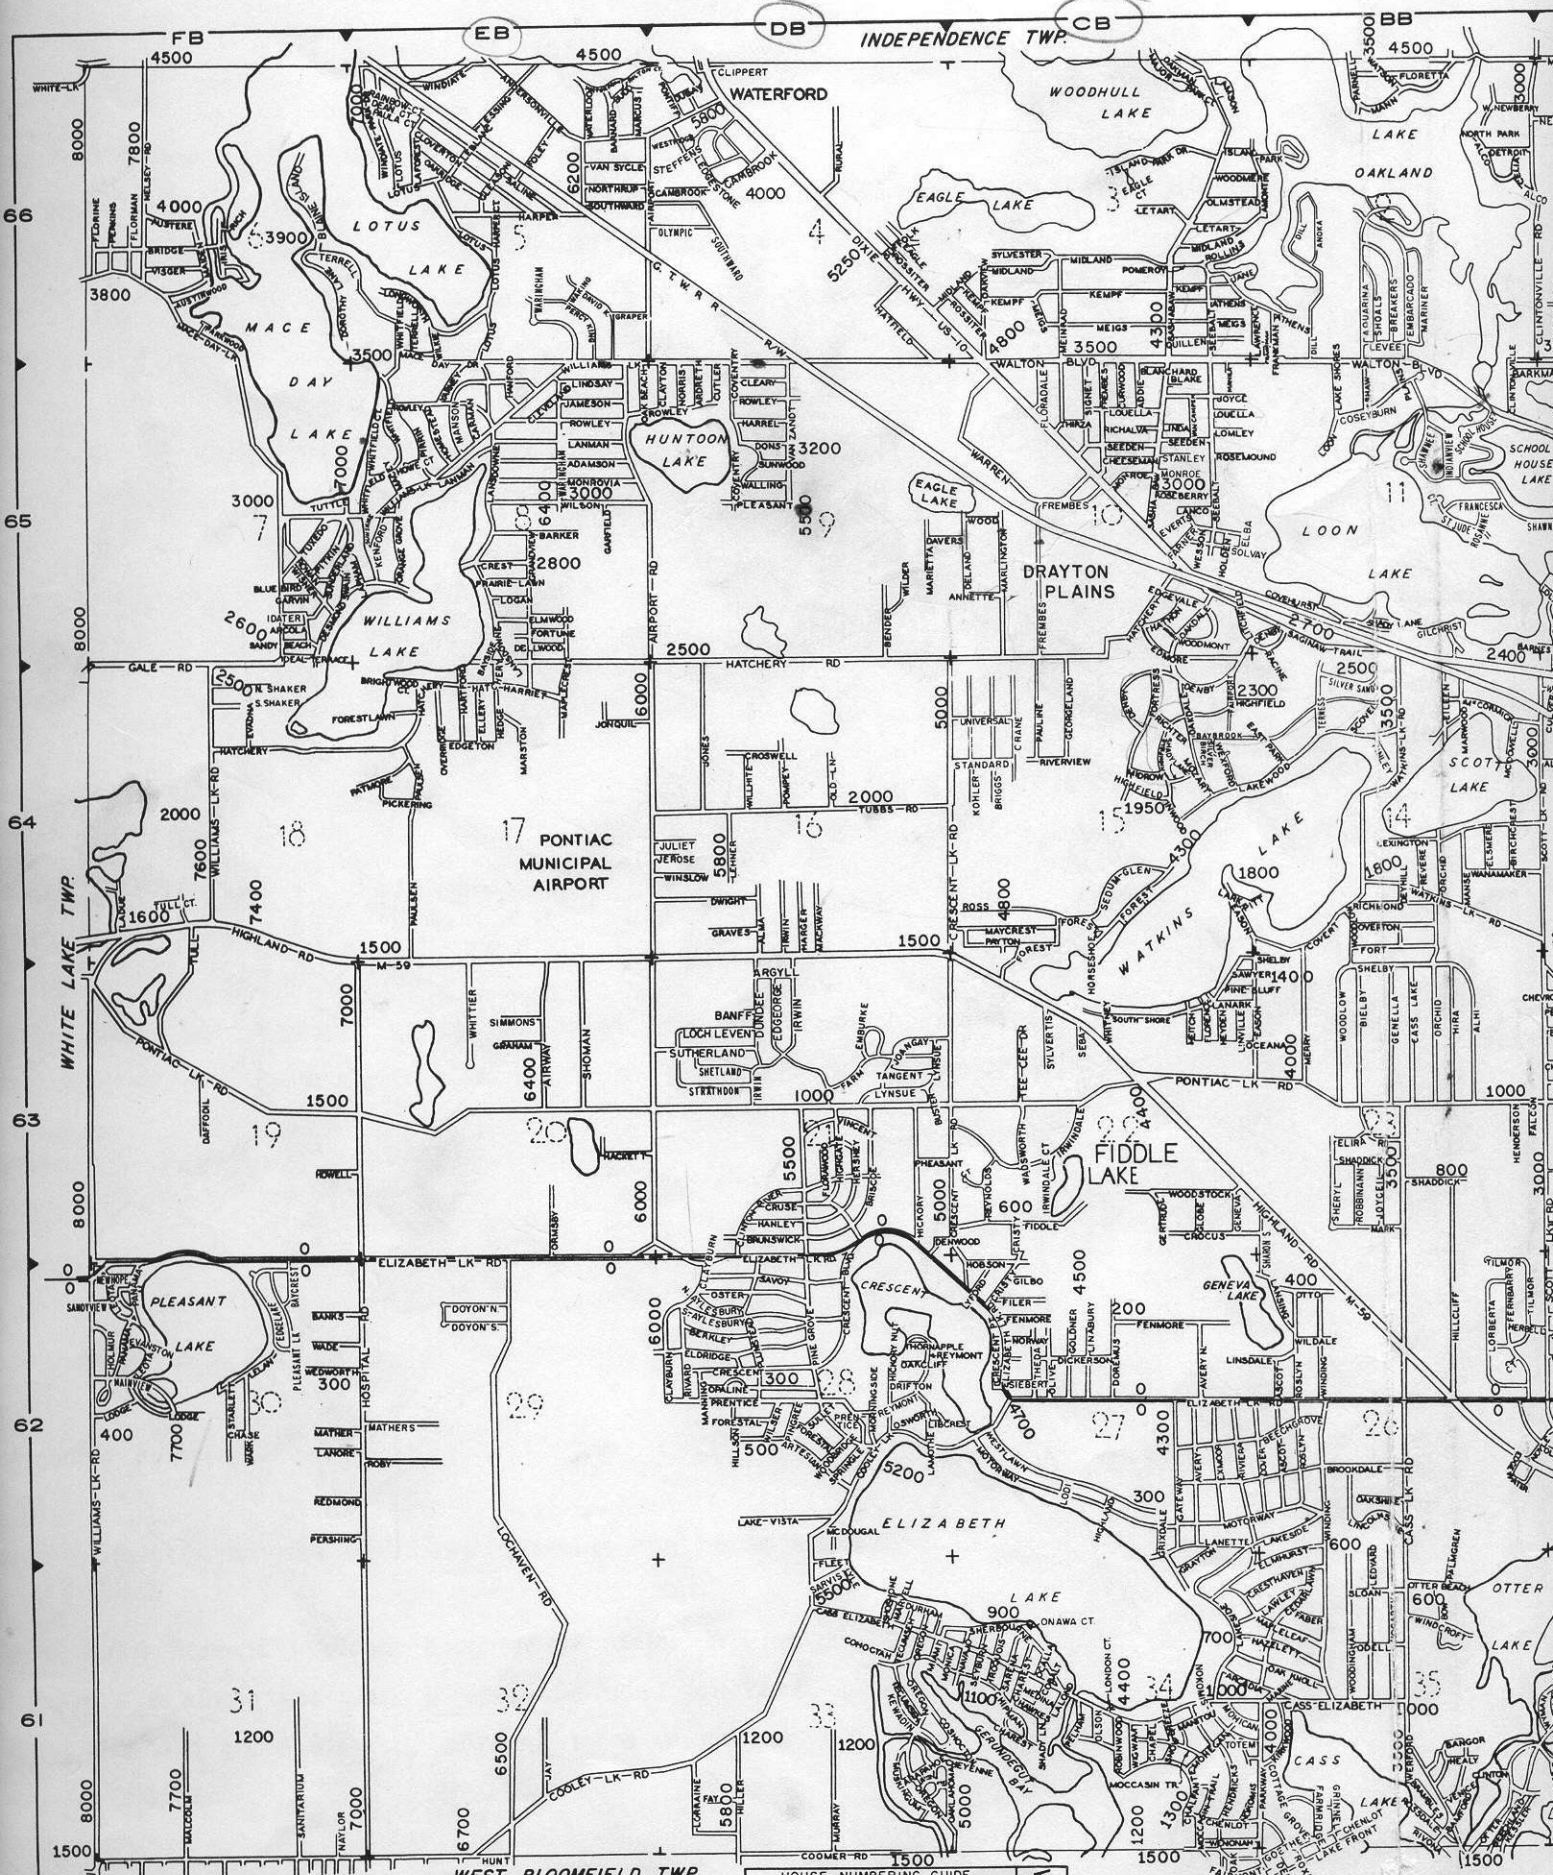

INDEPENDENCE

CLINTON RIVER

TWP.

WHITE LAKE

WEST BLOOMFIELD

WEST BLOOMFIELD TWP.

HOUSE NUMBERING GUIDE

WATERFORD TWP.

THE DETROIT EDISON CO. GRAPHIC ARTS - E.S. DEPT.

OAKLAND CO T3N-R9E MICHIGAN

WFD

66
65
64
63
62
61

FB EB DB CB BB

WHITE LAKE TWP.

FB EB DB CB

INDEPENDENCE TWP

VILLAGE OF LAKE ANGELUS

DRAYTON PLAINS

PONTIAC TWP

CITY OF PONTIAC

CITY OF SYLVAN LAKE

HOUSE NUMBERING GUIDE
WATERFORD TWP.
OAKLAND CO T3N-R9E MICHIGAN

WFD