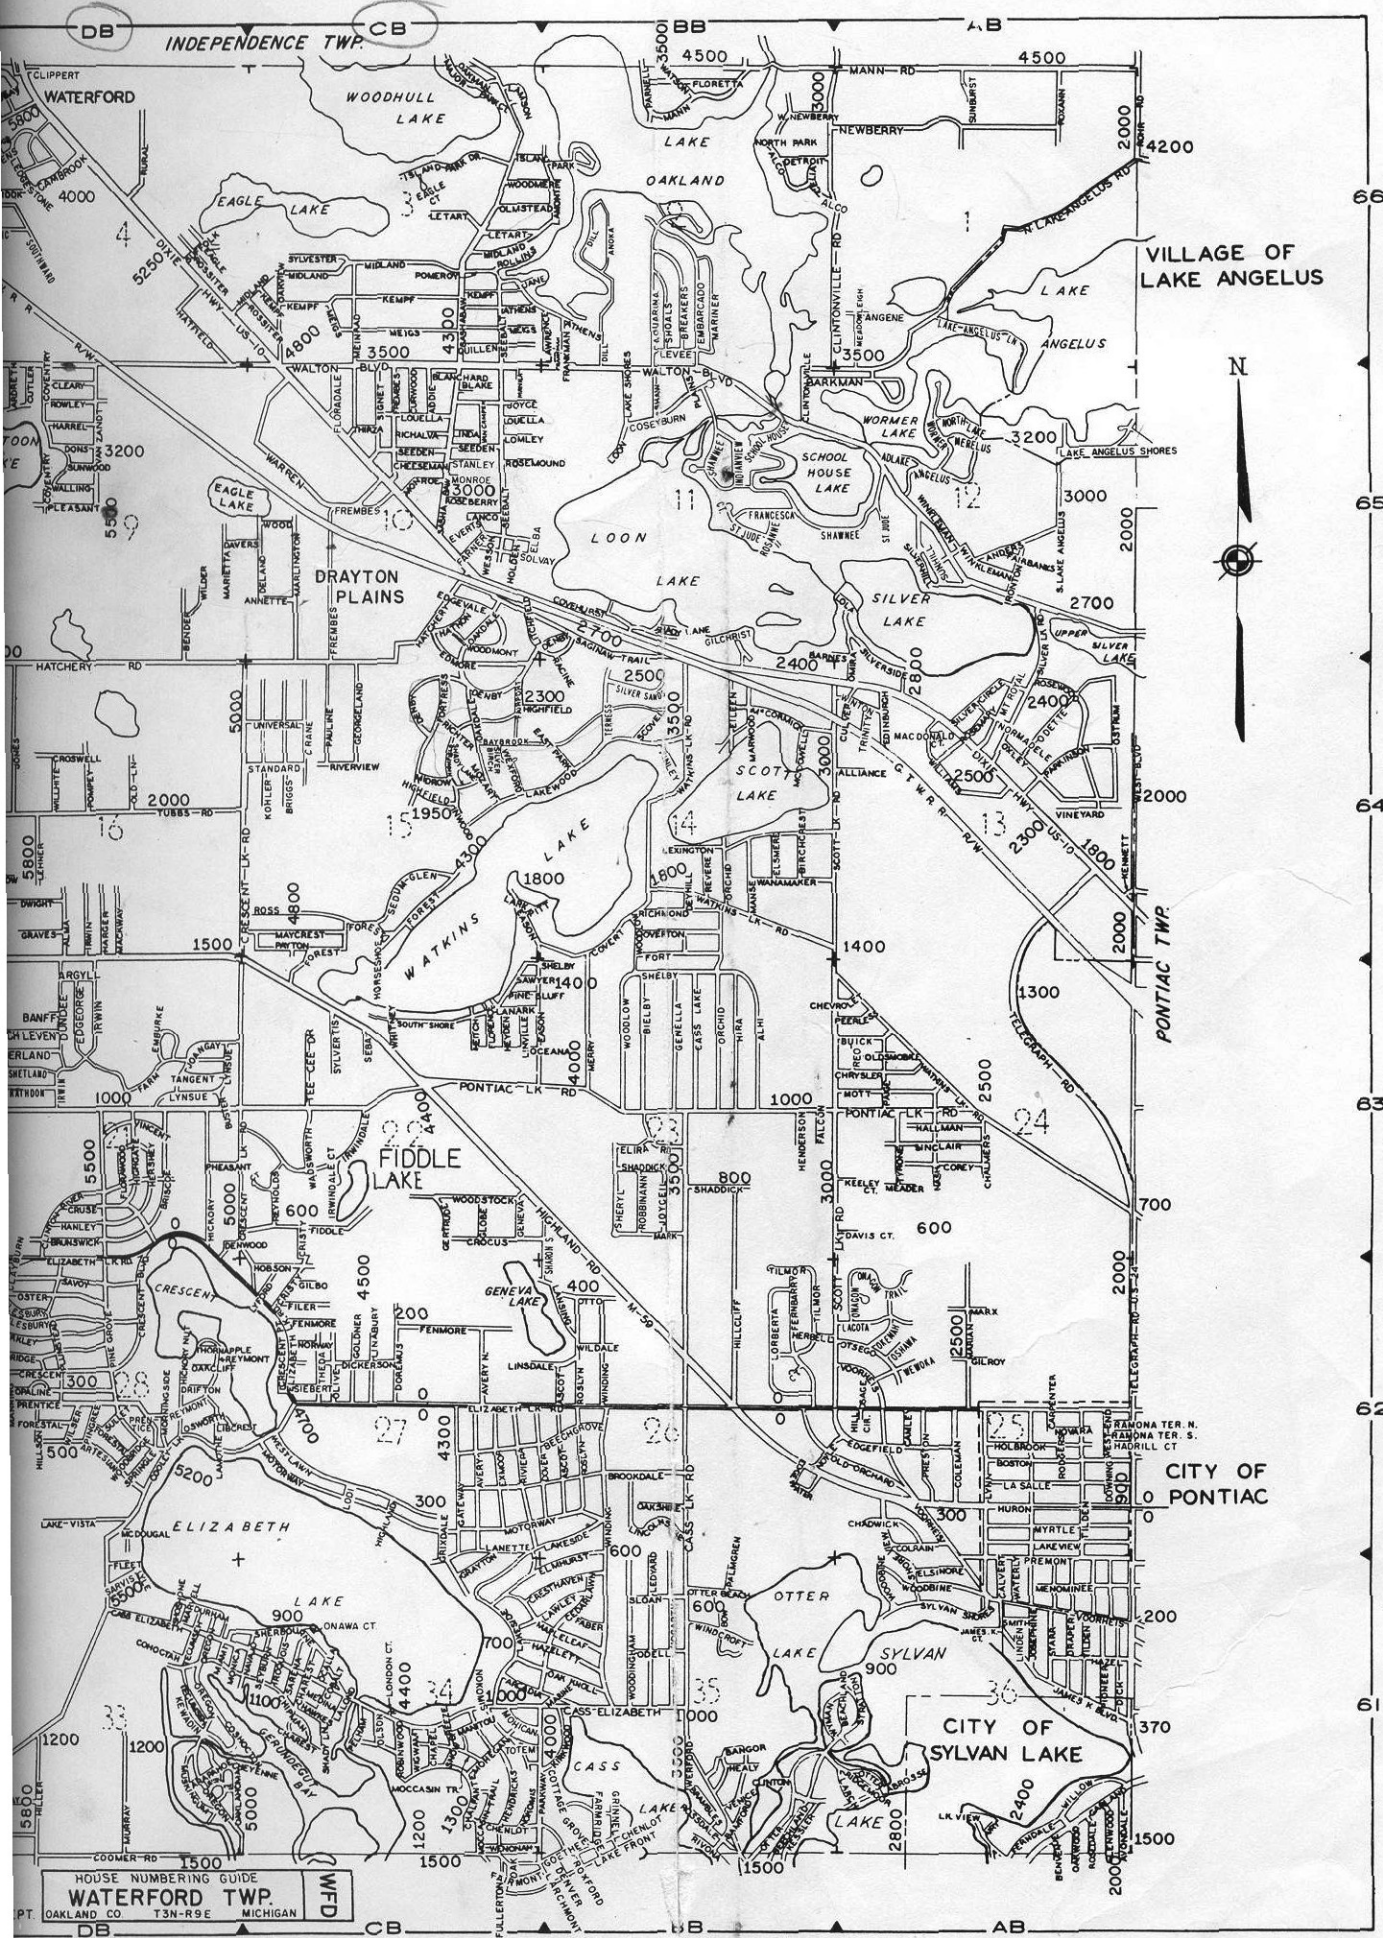

INDEPENDENCE

CLINTON RIVER

TWP.

WHITE LAKE

WEST BLOOMFIELD

WEST BLOOMFIELD TWP.

HOUSE NUMBERING GUIDE

WATERFORD TWP.

THE DETROIT EDISON CO. GRAPHIC ARTS - E.S. DEPT.

OAKLAND CO T3N-R9E MICHIGAN

WFD

66
65
64
63
62
61

FB EB DB CB BB

WHITE LAKE TWP.

FB EB DB CB

INDEPENDENCE TWP

VILLAGE OF LAKE ANGELUS

DRAYTON PLAINS

PONTIAC TWP

CITY OF PONTIAC

CITY OF SYLVAN LAKE

HOUSE NUMBERING GUIDE
WATERFORD TWP.
OAKLAND CO T3N-R9E MICHIGAN

WFD